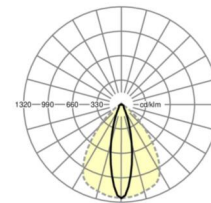

CHARACTERISTICS

Order number	19520024160
EAN number	4020863429639
Commodity code	94051190
Certification mark	IP 20, Protection class I, ENEC10 VDE, F, HACCP DIN10500/Food/IFS-application-related suitability/BRC, Indoor, CE
Impact resistance (IK rating)	IK03 (-20°C bis 35°C)
Ambient temperatur	ta -20°C to 35°C
Warranty period	5 years
State funding programs	BEG - Federal funding for efficient buildings (valid only for Germany)

ELECTRICAL ENGINEERING

Controller	Electronic driver (1 pcs.)
System output	36W
Mains voltage	230V/50Hz
Circuit breakers (inrush current)	17 pieces/B10, 28 pieces/B16, 29 pieces/C10, 48 pieces/C16
Energy efficiency class/light source	B

LIGHTING TECHNOLOGY

Placement	LED, Colour rendering/Light colour CRI ≥ 80 / 6500K
Colour tolerance (MacAdam)	3SDCM
Nominal luminous flux	6644lm
LED service life	50000h L80/B10 (Tq 35°C), 70000h L80/B50 (Tq 35°C)
Luminaire luminous efficiency	186lm/W
Beam angle	25° (C0) / 100° (C90)
UGR lat./long.	15.5 / 20.9

MECHANICS

Housing colour	traffic white RAL 9016
Dimensions (LxWxH/DxH)	2299mm x 55mm x 37mm
Weight (net)	2.2kg
Type of installation	Mounting rail system installation, Light structure

Dimensions

L	2299 mm	Length
B	55 mm	Width
H	37 mm	Height

DEEP-LINK

<https://www.regiolux.de/en/article/19520024160>

Reference	LED 7000lm 865
ηLB	100 %
Φ ↓/↑	98 % / 2 %
UGR lat./long.	15.5 / 20.9